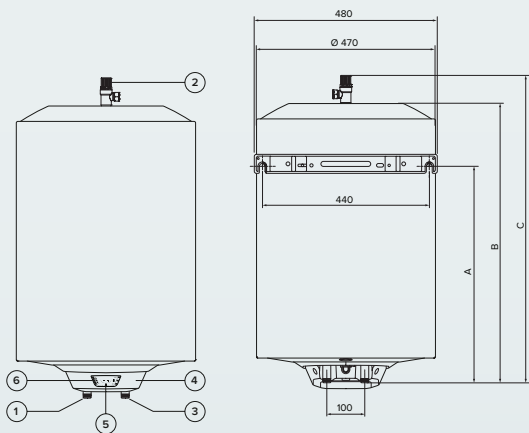

Legend

- 1 Hot water outlet (1/2 male BSP)
- 2 Temperature and pressure relief valve
- 3 Cold water inlet (1/2 male BSP)
- 4 Control cover
- 5 Regulation keyboard
- 6 Heating LED

Model	A	B	C
50	365	531	605
80	570	736	810
100	722	888	962

TECHNICAL DATA	50	80	100

Description	50	80	100
Installation	Vertical	Vertical	Vertical
Thermostat	Electronic	Electronic	Electronic
Power (kW)	3	3	3
Voltage (V)	230-240	230-240	230-240
Max Working Temperature (°C)	65	65	65
Heat-Up Time (ΔT 45°C) (mins)	60	97	128
Heat Dispersion At 65°C (kWh/24h)	0.92	1.25	1.43
V40 (Litres)	65	92	130
IP Protection	IPX3	IPX3	IPX3
Energy Rating	B	B	B
Energy Rating Tapping Profile	M	M	M
Weight When Empty (kg)	17	22	26
Weight When Full (kg)	66	97	121
Heat Loss (kWh/24h)	0.917	1.253	1.434
Maximum Inlet Pressure (Rated Pressure) (bar)	12	12	12
Maximum Design Pressure (bar)	6	6	6
Set Operating Pressure	6	6	6
Expansion Valve (bar)			
Pre-charge Pressure Of The Expansion Vessel (bar)	3.5	3.5	3.5
Set Opening T&P Relief Valve (bar)	7	7	7
Capacity (Litres)	49	75	95
Product Codes (including unvented kits)	3820019	3820020	3820021